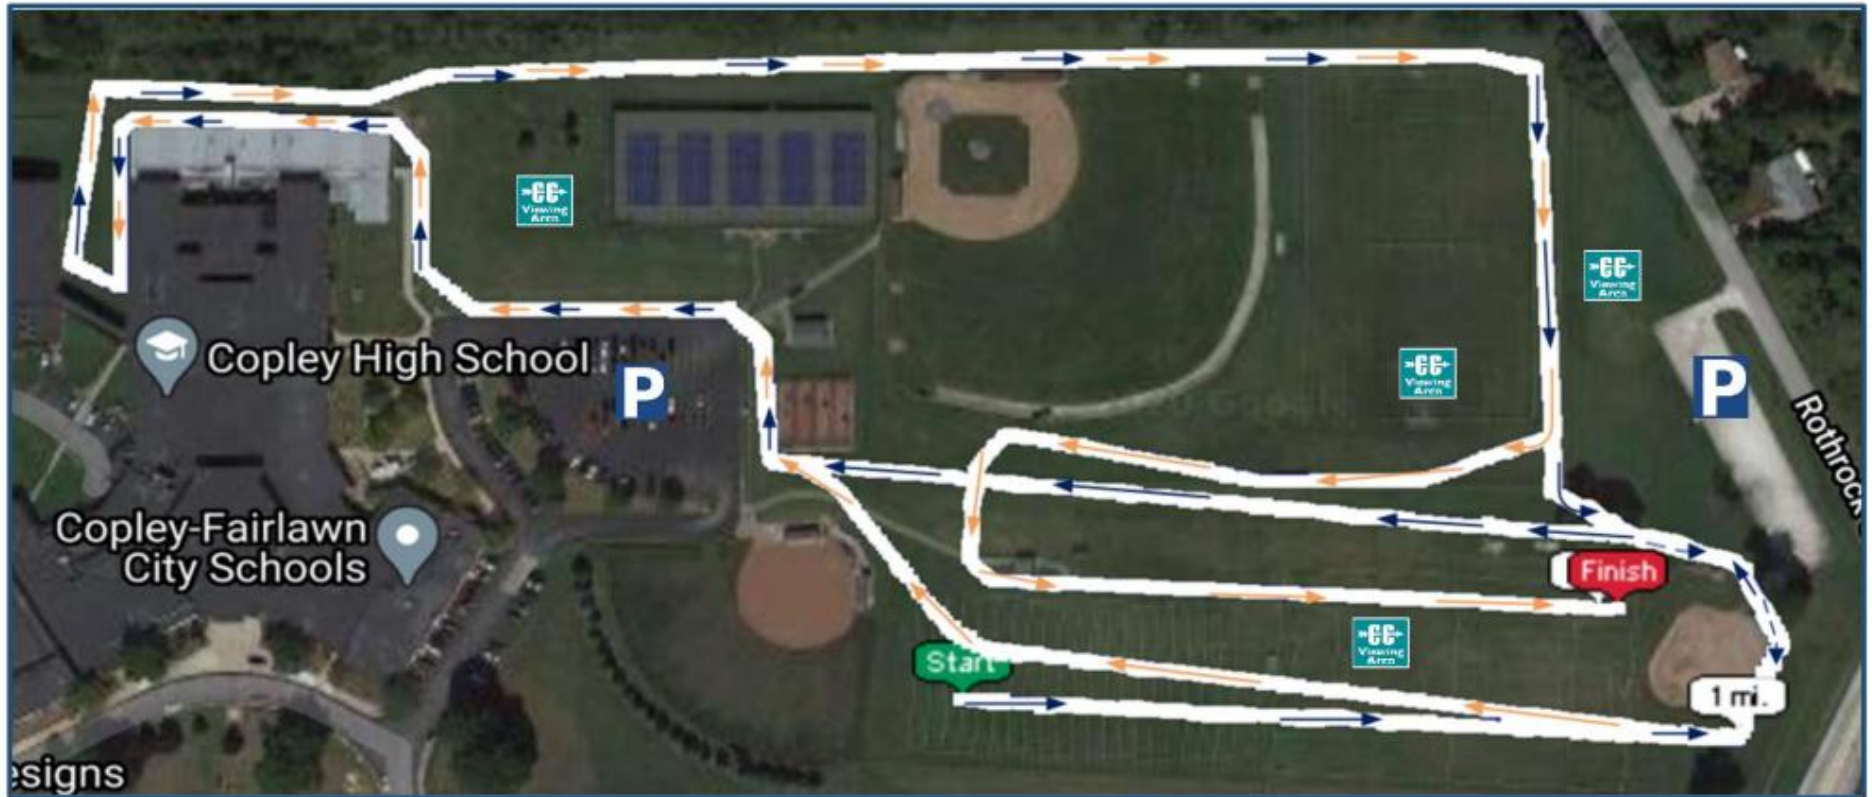

# Copley Fun Run (ages 6 & under)

# Copley One Mile Map (ages 6-8)

# Copley Two Mile Map (ages 9-12)

## LEGEND

- Blue Arrows Solid – 1<sup>st</sup> Mile
- Blue Arrows Dotted – 1<sup>st</sup> Mile Second pass through
- Orange Arrows – 2<sup>nd</sup> Mile